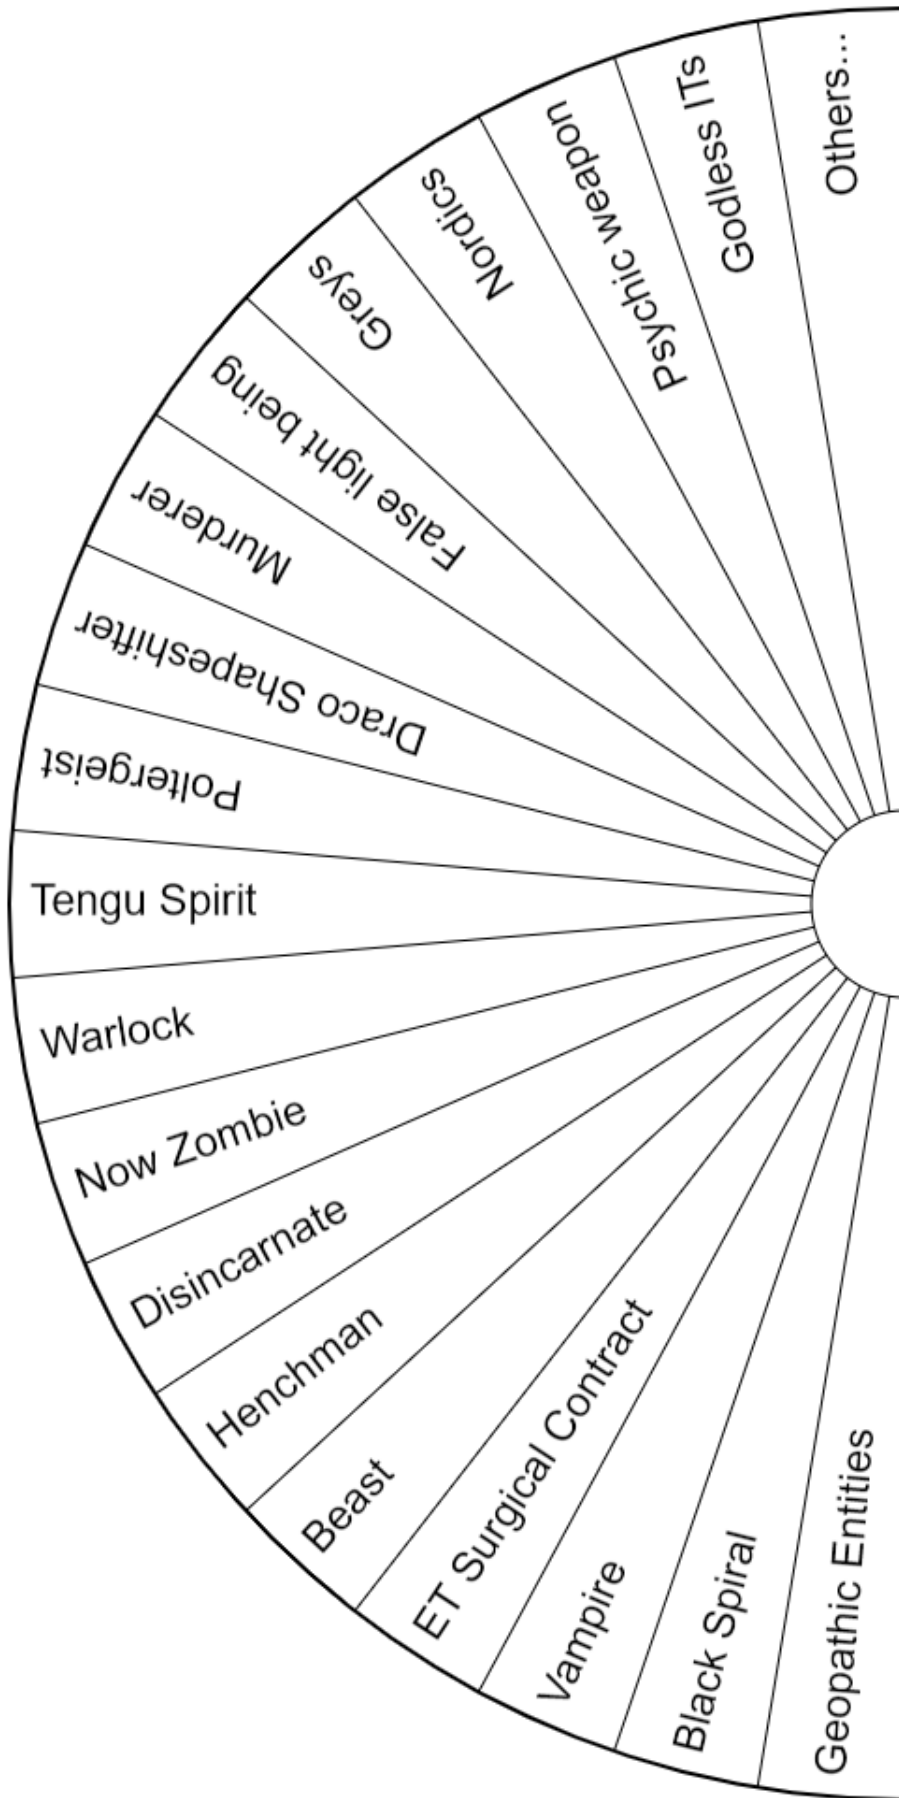

AN UPDATE TO  
HIGHER SELF STUDIES  
2020  
November 16

Earth Bound Human Spirits

Eggregors

Entities Nr.1

Entities Nr.2

Horizontal Connections

Karmic sins (by Christian orthodox)